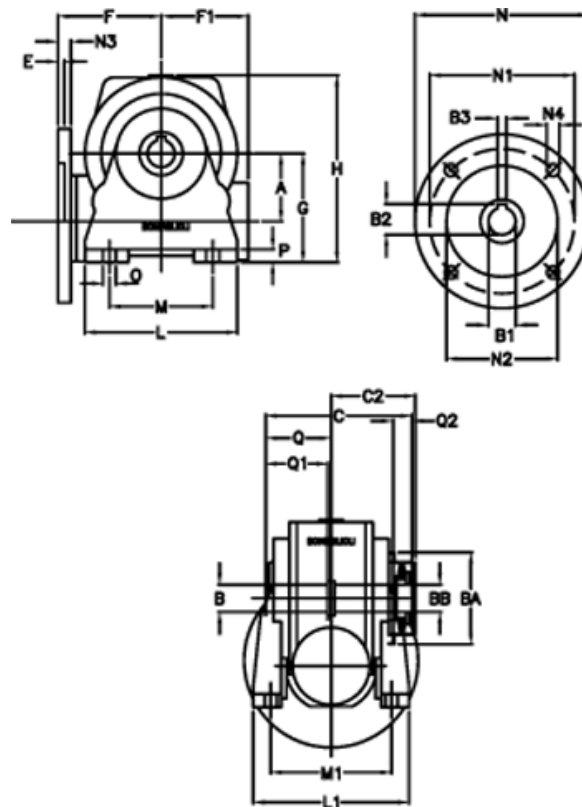

Article number: 390204902812216

Description: Worm Gear with Torque Limiter
VF 49-L1-N-28 P63B5

Measures

a = 49.50	C2 = 63,5	L1 = 124	O = 8.5
B = 25	Description = VF 49N-xx-63B5	m = 63	P = 12
B1 E7 = 11	E = 3.0	M1 = 98.5	Q = 51.0
B2 = 12.8	F = 70	N = 140	Q1 = 41
B3 H9 = 4	F1 = 63	N1 = 115	Q2 = 15
BA = 63	g = 82	N2 = 95	
BB H7 = 14	H = 138.0	N3 = 10.5	
C = 105	L = 110	N4 = 9,5	